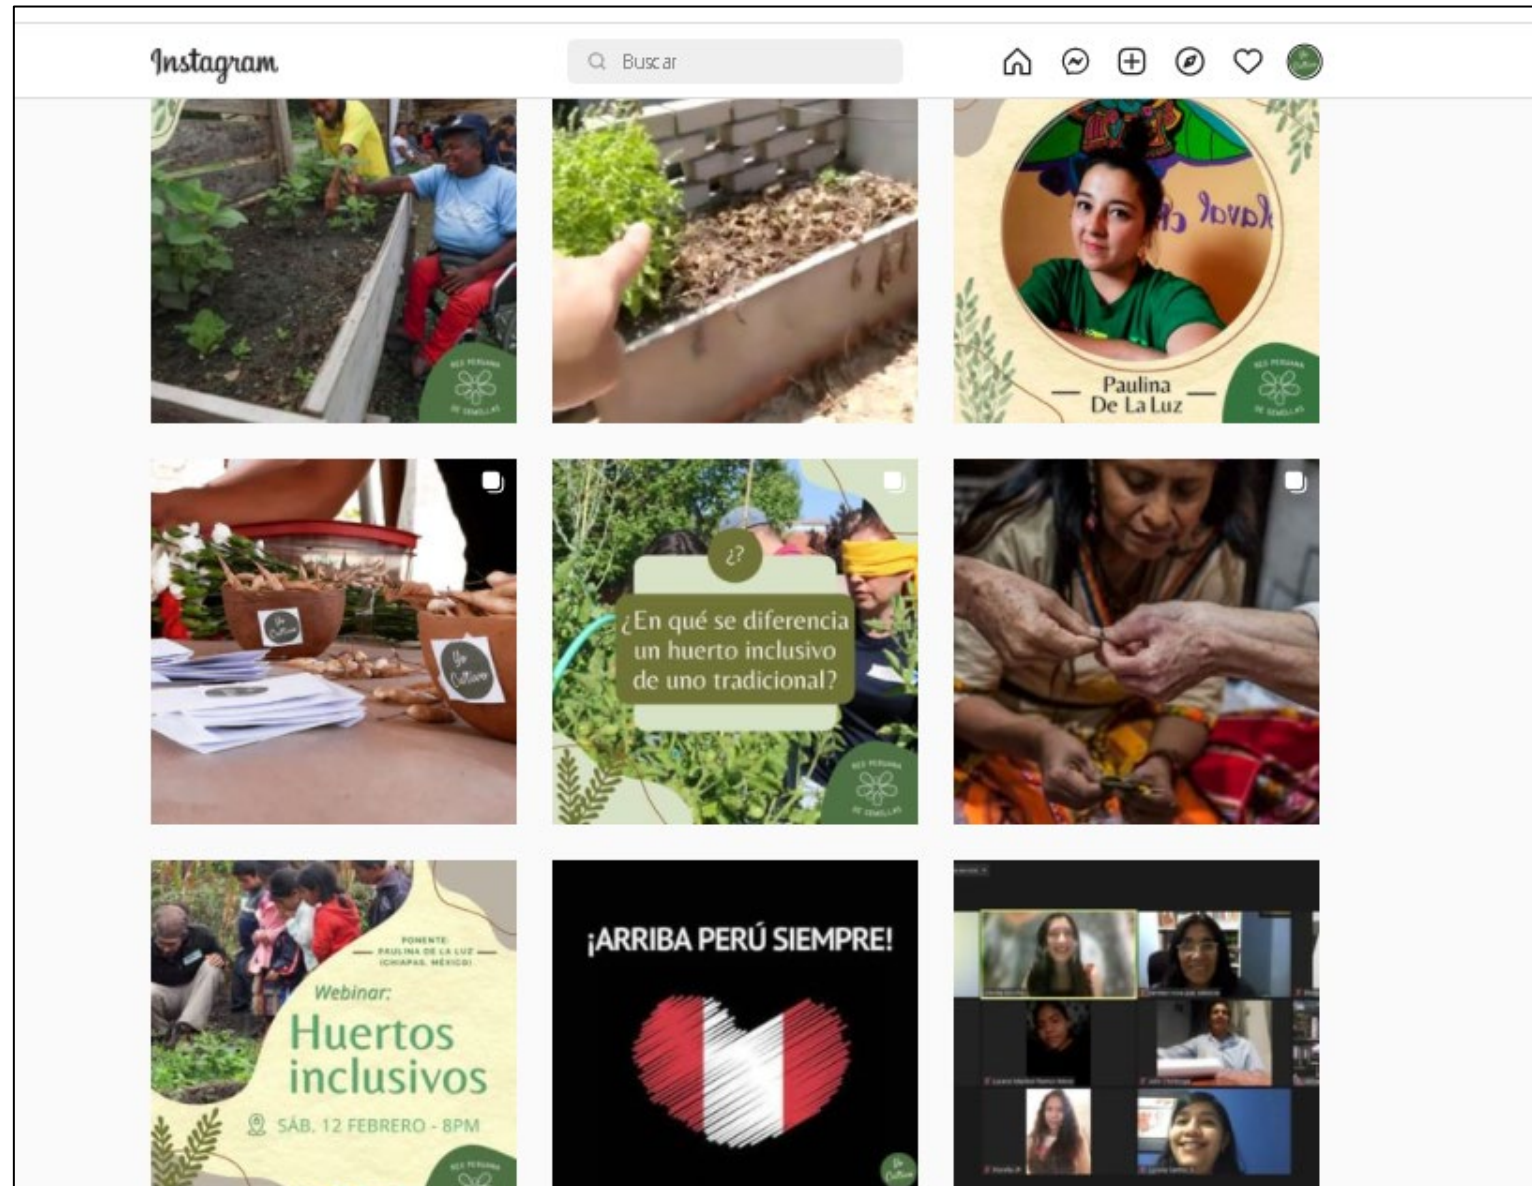

Constantemente tenemos que comunicar lo que hacemos